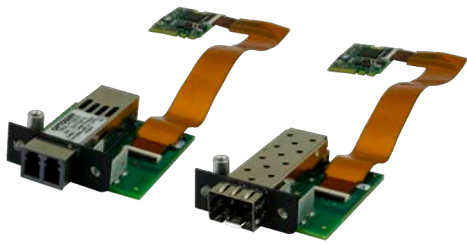

Network Adapters

M.2	Fast Ethernet	Gigabit Ethernet	10 Gigabit Ethernet	PoE
100Base-FX for Dell OptiPlex™ 7040/7050 & Wyse 7000	NM2-FXS-2230-SFP-01			
100Base-FX for Dell OptiPlex™ 7070 & 7060/5060/3060 Micro PCs	NM2-FXS-2230-SFP-201			
1000Base-SX/X for Dell OptiPlex™ 7040/7050 & Wyse 7000		NM2-GXE-2230-xx-01 Series		
1000Base-X for Dell OptiPlex™ 3060/5060/7060, 7070 & 7080 Micro PCs		NM2-GXE-2230-xx-201 Series		
PCIe				
100Base-FX	N-FXE-xx-02 Series			
1000Base-X and 10/100/1000Base-T PoE+		N-GXE-PoE-xx-01 Series		X
1000Base-SX with Windows 10 Support and Wake-on-LAN		N-GXE-xx-02 Series		
(2) 1000Base-X/10GBase-SR/LR SFP+			N-TGE-SFP-02	
USB				
100Base-FX	TN-USB-FX-01 Series			
1000Base-SX		TN-USB3-SX-01 Series		

NM2-GXE-2230-xx-201 Series

TN-USB3-SX-01 Series

N-TGE-SFP-02

N-GXE-POE-xx-01 Series